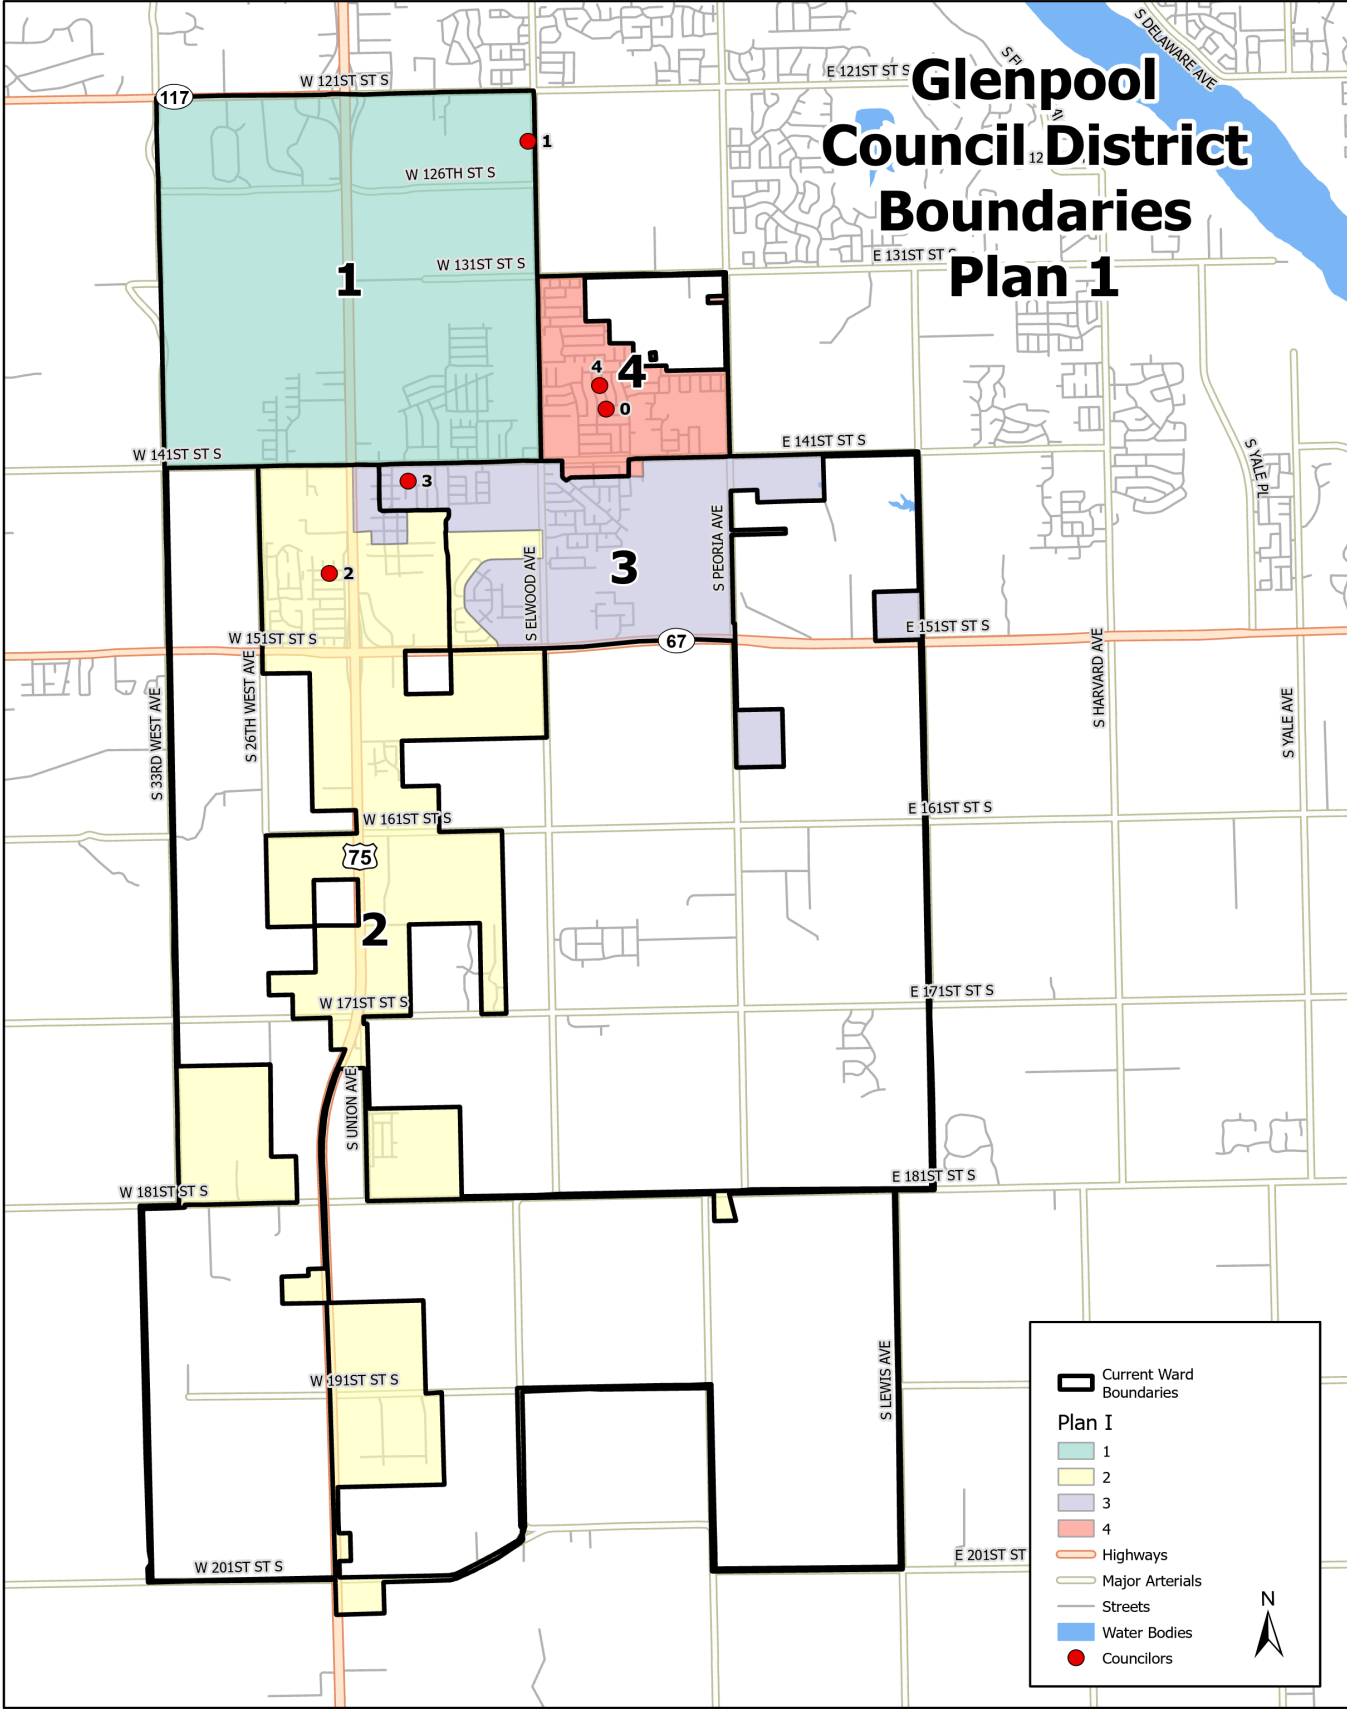

Glenpool Council District Boundaries Plan 1

	Current Ward Boundaries
Plan I	
	1
	2
	3
	4
	Highways
	Major Arterials
	Streets
	Water Bodies
	Councilors

Current Time: 7/26/2022 9:59 AM